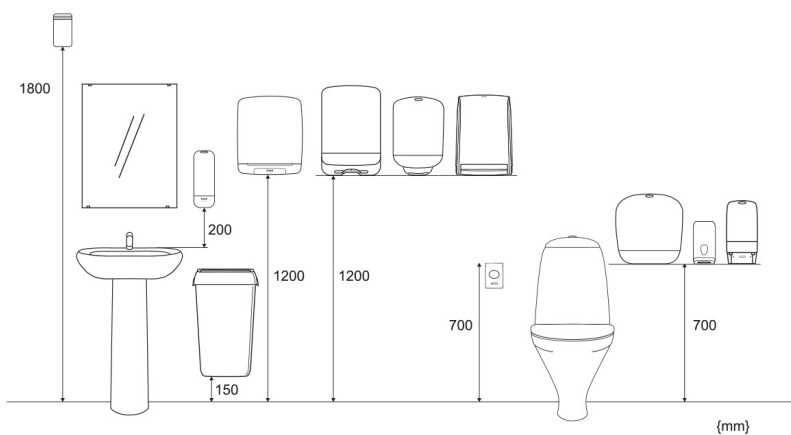

92605

Katrin Plastic Dispenser For Folded Toilet Paper, Black

- Folded toilet tissue dispenser
- Hygienic - feeds out one sheet at a time (reduces cost in use)
- Inspection window shows when it is time to refill the paper
- Simple to install, load and maintain
- Made from ABS Plastic
- High capacity over 600 folded toilet paper sheets
- Lockable

ISO 9001

Product

Length/Depth	133 mm	Colour	Black
Width	158 mm	Gross weight	0.545 kg
Height	307 mm		

Trading unit

Length/Depth	145 mm	Gross weight	0.729 kg	EAN
Width	180 mm	Consumer packs/ trading unit	1	
Height	320 mm			

Pallet

Length/Depth	1,200 mm	Gross weight	182.764 kg	EAN	
Width	800 mm	Trading units / pallet	216		
Height	2,360 mm				

Measurements and Installing

Related products

Selection from all countries. Please refer to web page for market-specific availability.